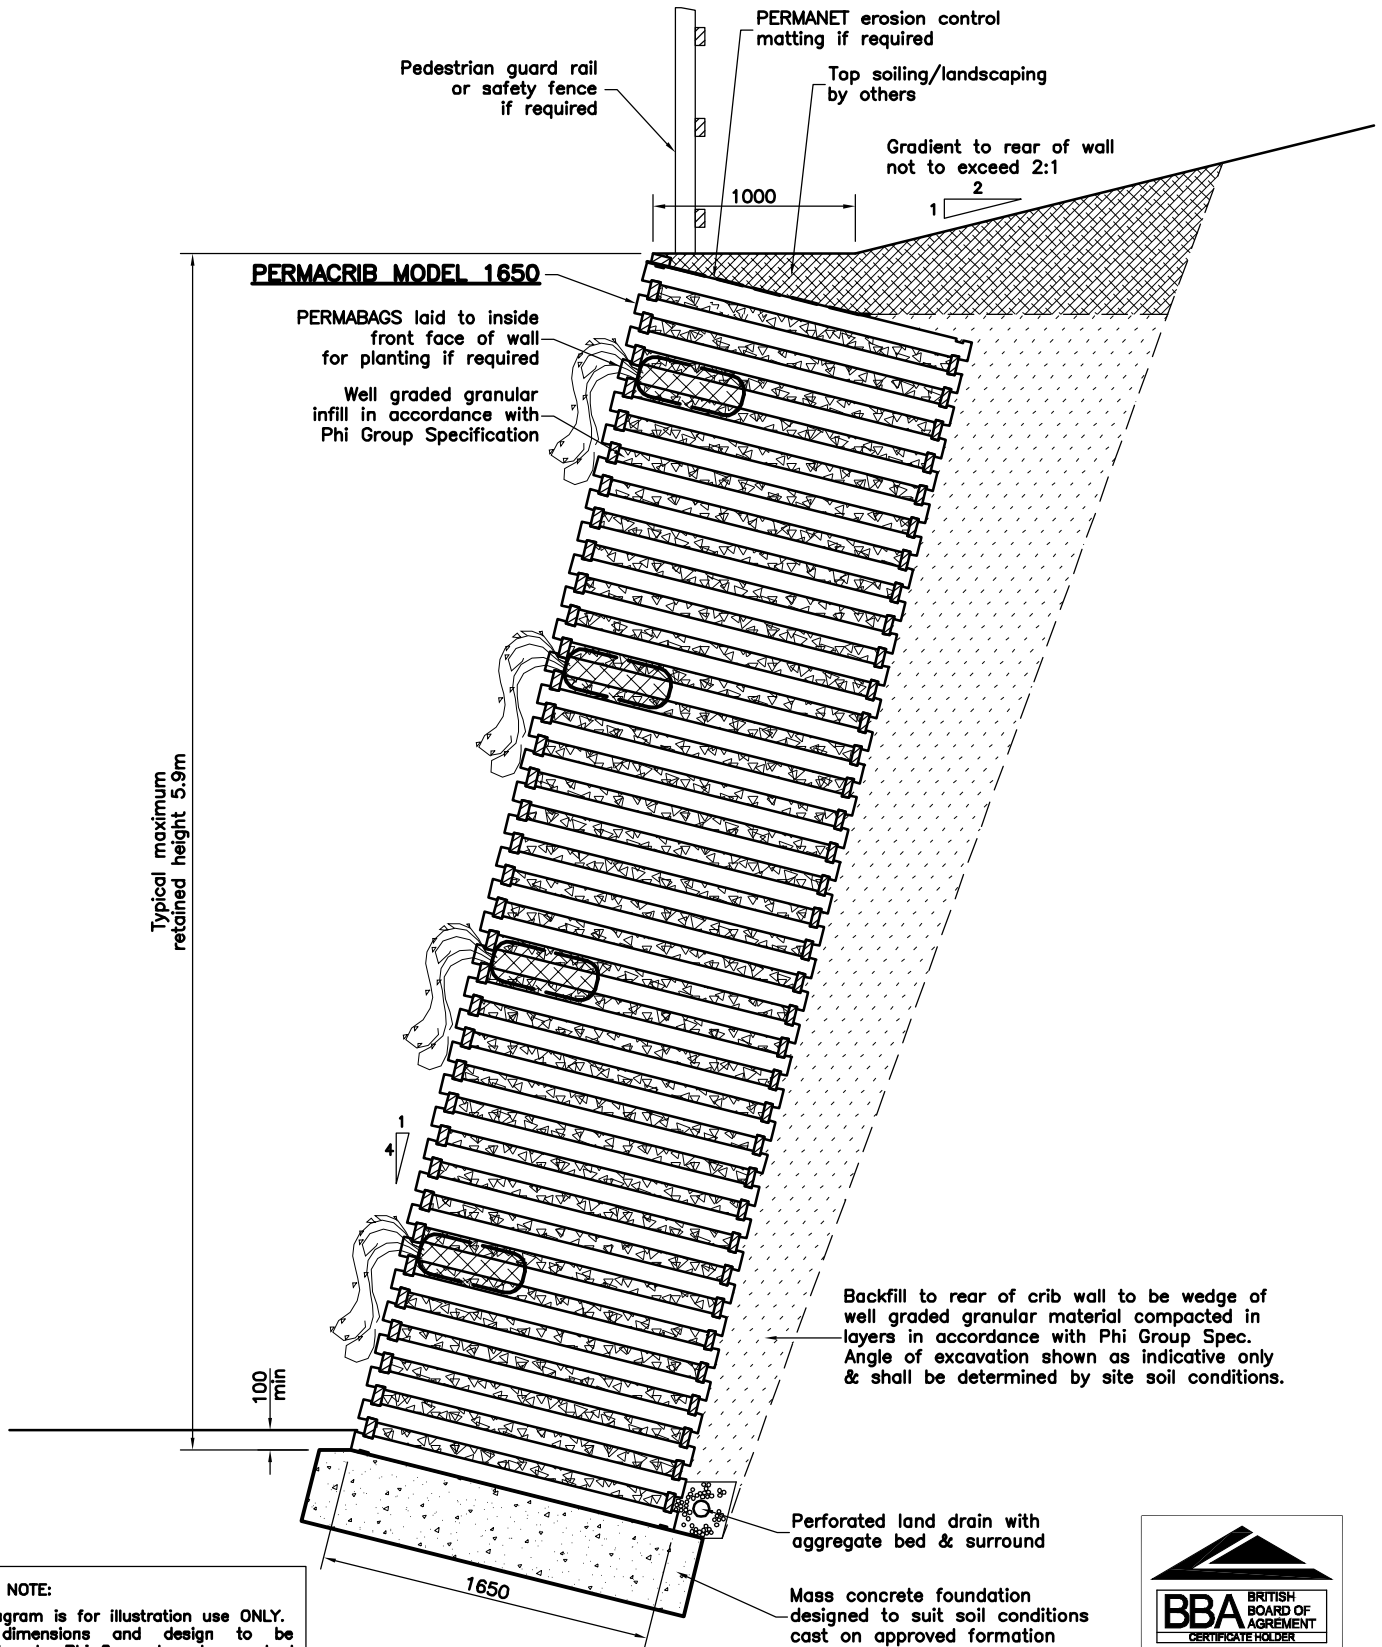

PLEASE NOTE:

This diagram is for illustration use ONLY. Exact dimensions and design to be undertaken by Phi Group based on actual design parameters and site requirements

www.phigroup.co.uk

<p>Title</p> <p>TYPICAL SECTION</p>	<p>© Phi Group Copyright of this document is reserved by Phi Group. Copying or transmission of this document in whole or in part or any information contained therein is strictly prohibited without the prior authorisation of Phi Group. Phi Group is a trading division of Keller Limited</p>
<p>Description</p> <p>PERMACRIB MODEL 1650</p>	